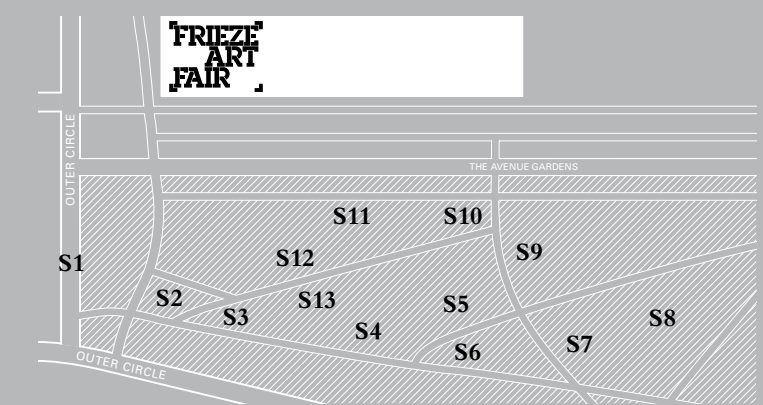

Sculpture Park

The Sculpture Park is situated in the English Gardens of Regent's Park, which is a short walk east of the entrance to the fair and features work selected from participating galleries, by curator David Thorp. Access to the Sculpture Park is free to the public.